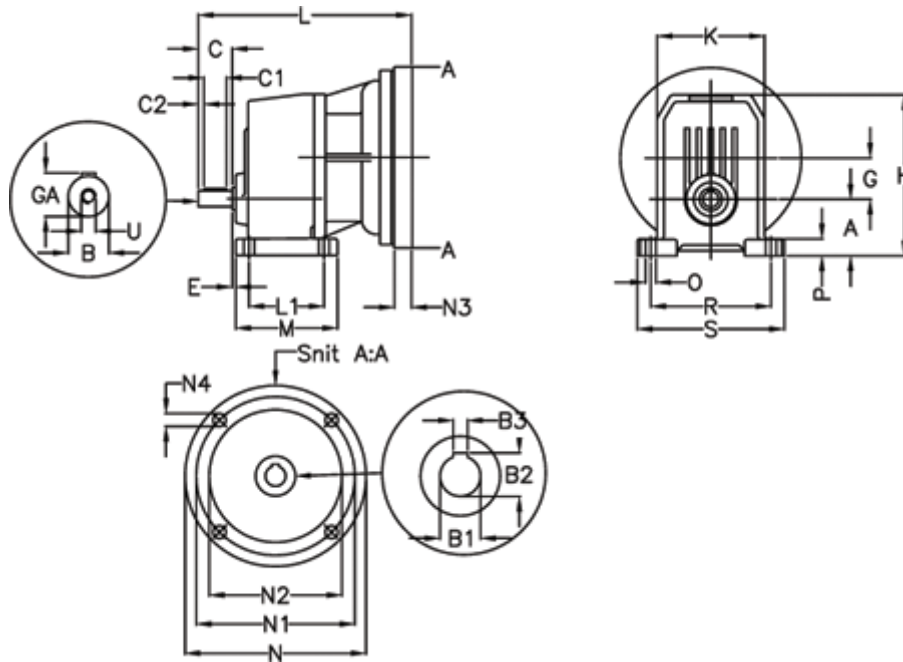

Article number: 40550501051225

Description: Single Stage Helical Gear  
S 501-10,5-P71B5

## Measures

A = 82	E = 25.5	M = 190.0	R = 225
B = 38	F = 10x8x60	N = 160	S = 270
B1 = 14	G = 73.5	N1 = 130	U = M12
B2 = 16.3	GA = 41.0	N2 = 110	
B3 = 5	H = 278.5	N3 = -	
C = 80	K = 185	N4 = M8x16	
C1 = 60	L = 314	O = 18	
C2 = 10	L1 = 145.0	P = 25.0	